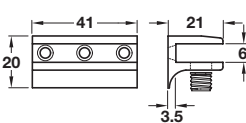

Glass shelf support, screw fixing

- > Grub screw holds shelf in place
- > For max. 6 mm glass thickness
- > Zinc alloy
- > Order qty: 1 pc

Finish	Cat. No.
Polished chrome	282.07.200