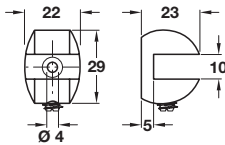

Glass shelf support, screw fixing

- > Grub screw holds shelf in place
- > For 8-10 mm glass thickness
- > Zinc alloy
- > Order qty: 1 pc

Finish	Cat. No.
Stainless steel	284.01.011
Polished chrome-plated	284.01.211