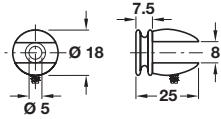

Glass shelf support, screw fixing

- > Grub screw holds shelf in place
- > For 5-7 mm glass thickness
- > Zinc alloy
- > Order qty: 1 pc

Finish	Cat. No.
Stainless steel	284.01.001
Polished chrome-plated	284.01.201