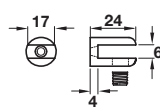

Glass shelf support, screw fixing

- > Grub screw holds shelf in place
- > For max. 6 mm glass thickness
- > Zinc alloy
- > Order qty: 1 pc

Finish	Cat. No.
Polished chrome	282.08.200