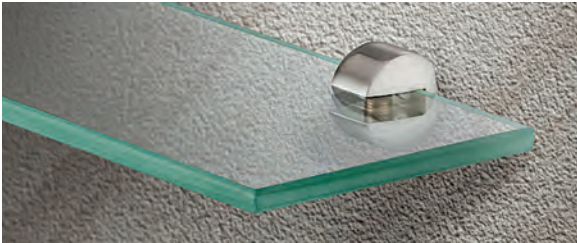

Glass shelf support, screw fixing

- > Grub screw holds shelf in place
- > For 8-10 mm glass thickness
- > Zinc alloy
- > Order qty: 1 pc

Finish	Cat. No.
Stainless steel	284.01.011
Polished chrome-plated	284.01.211

Glass shelf support, screw fixing

- > Grub screw holds shelf in place
- > For max. 6 mm glass thickness
- > Zinc alloy
- > Order qty: 1 pc

Finish	Cat. No.
Polished chrome	282.08.200

Glass shelf support, screw fixing

- > Grub screw holds shelf in place
- > For max. 6 mm glass thickness
- > Zinc alloy
- > Order qty: 1 pc

Finish	Cat. No.
Polished chrome	282.07.200