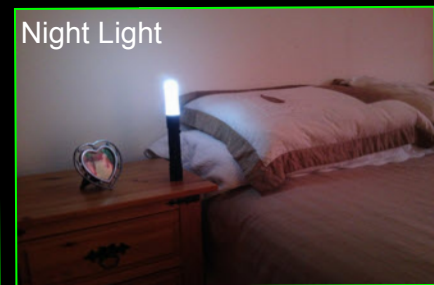

SuperLite

Multifunction Emergency Lighting

- ★ High brightness portable light with patent
- ★ Safe and highly efficient mobile power
- ★ Ultra-long-distance flashlight
- ★ High-strength alloy steel emergency window beaker

The Ventus SuperLite is a 3W Cree rechargeable torch made from high strength aluminium.

SuperLite is also capable of charging mobile phones via the integrated USB socket.

The kit includes screw on light diffusers to enable the product to be used as a cordless inspection lamp / camping lamp or as an emergency warning light.

A glass breaker is also included.

CONTENTS:

- SuperLite Torch / White/Red light diffusers
- Window breaker
- Rubber cover for window breaker / short light diffuser
- 12/24v Car Charger
- USB charging cable / Mobile phone charge cable

SuperLite

Multifunction Lighting Technology