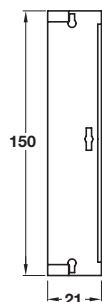

PVC plinth panel

- > 3000 mm length
- > Stainless steel coated PVC
- > Order qty: 1 pc

- > Order plinth connector and end cap separately, shown below
- > Plinth clips and connecting profiles shown on pages **55-56**

Finish	Cat. No.
Brushed matt silver	713.28.515

Flexible plinth connector

- > For use with PVC plinth panel 713.28.515
- > Flexible for linear junctions and internal or external corners
- > Aluminium foil coated PVC
- > Order qty: 1 pc

Finish	Cat. No.
Brushed matt silver	713.28.951

End cap

- > For use with PVC plinth panel 713.28.515
- > PVC
- > Order qty: 1 pc

Finish	Cat. No.
Light grey	713.28.520

TCH TECHNOLOGY 2018, © Häfele U.K. Ltd 2018. Dimensional data not binding. We reserve the right to alter specifications without notice.