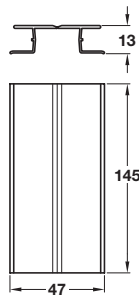

PVC plinth panel

- > 3000 mm length
- > Stainless steel coated PVC
- > Order qty: 1 pc

- > Order plinth connector and end cap separately, shown below
- > Plinth clips and connecting profiles shown on pages **55-56**

Finish	Cat. No.
Brushed matt silver	713.28.515

Flexible plinth connector

- > For use with PVC plinth panel 713.28.515
- > Flexible for linear junctions and internal or external corners
- > Aluminium foil coated PVC
- > Order qty: 1 pc

Finish	Cat. No.
Brushed matt silver	713.28.951

End cap

- > For use with PVC plinth panel 713.28.515
- > PVC
- > Order qty: 1 pc

Finish	Cat. No.
Light grey	713.28.520

TCH TECHNOLOGY 2018, © Häfele U.K. Ltd 2018. Dimensional data not binding. We reserve the right to alter specifications without notice.