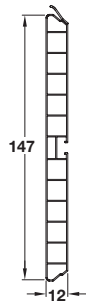

ALUMINIUM EFFECT PVC PLINTH PANELS

Combine the plinth panel set, plinth clip set and the flexible plinth connector to create a stylish yet simple plinth system.

11

Castors, Feet and Table Fittings: Castors, Feet, Plinth Fittings

PVC plinth panel

- > 3000 mm length
- > Stainless steel coated PVC
- > Order qty: 1 pc

- > Order plinth connector and end cap separately, shown below
- > Plinth clips and connecting profiles shown on pages **55-56**

Finish	Cat. No.
Brushed matt silver	713.28.515

Flexible plinth connector

- > For use with PVC plinth panel 713.28.515
- > Flexible for linear junctions and internal or external corners
- > Aluminium foil coated PVC
- > Order qty: 1 pc