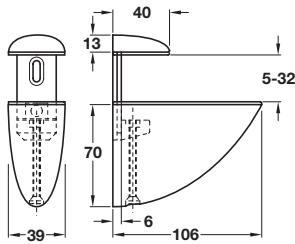

Shelf clamp support, screw fixing

- > For 4-20 mm glass or wood thickness
- > Zinc alloy
- > Order qty: 1 pc

Finish	Cat.No.
Polished chrome	287.93.200
Brushed nickel	287.93.000

Shelf clamp support, screw fixing

- > For 5-32 mm glass or wood thickness
- > Zinc alloy
- > Order qty: 1 pc

Finish	Cat. No.
Polished chrome	287.94.200
Polished brass	287.94.800
White	287.94.700
Matt nickel	287.94.600
Matt chrome	287.94.400
Brushed nickel	287.94.000