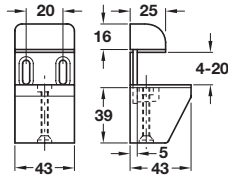

Shelf clamp support, screw fixing

- > For 4-20 mm glass or wood thickness
- > Zinc alloy
- > Order qty: 1 pc

Finish	Cat.No.
Polished chrome	287.93.200
Brushed nickel	287.93.000

Shelf clamp support, screw fixing

- > For 5-32 mm glass or wood thickness
- > Zinc alloy
- > Order qty: 1 pc

Finish	Cat. No.
Polished chrome	287.94.200
Polished brass	287.94.800
White	287.94.700
Matt nickel	287.94.600
Matt chrome	287.94.400
Brushed nickel	287.94.000